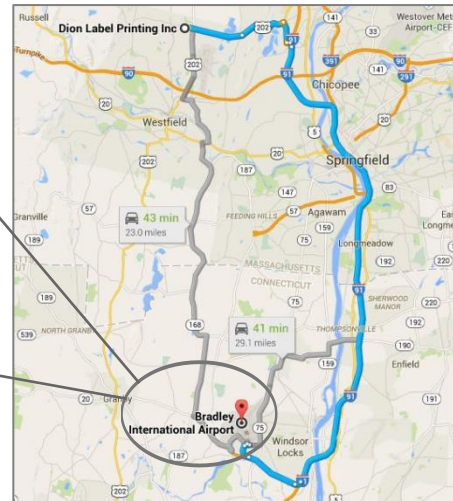

From the South

- Take Interstate-91 North
- Take exit 14 to Interstate-90 West (Mass Pike)
- Take Exit 3 toward RT-10/Westfield/ US 202/Northampton (1.4 miles)
- At set of lights after toll plaza, turn left onto US-202/MA-10/ Southampton Road (2.9 miles)
- At the second set of lights, turn left onto North Road (0.3 miles)
- Dion Label Printing is located on the left

From the East

- Take Interstate-90 West (Mass Pike)
- Take Exit 3 toward RT-10/Westfield/ US 202/Northampton (1.4 miles)
- At set of lights after toll plaza, turn left onto US-202/MA-10/ Southampton Road (2.9 miles)
- At the second set of lights, turn left onto North Road (0.3 miles)
- Dion Label Printing is located on the left

From the West

- Take Interstate-90 East (Mass Pike)
- Take exit 3 toward RT-10/Westfield/US 202/Northampton (0.2 miles)
- At set of lights after toll plaza, turn left onto US-202/MA-10/Southampton Road (2.9 miles)
- At the second set of lights, turn left onto North Road (0.3 miles)
- Dion Label Printing is located on the left

413.568.3713
800.583.6366
dionlabel.com
dioninfo@dionlabel.com
539 North Road
Westfield, MA 01085

Dion Label Printing Travel Guide

Nearby Airports

- Bradley International Airport (BDL), Windsor Locks, CT (32.8 miles from Dion)
- Logan International Airport (BOS), Boston, MA (101 miles from Dion)
- T F Green International (PVD), Warwick, RI (102 miles from Dion)