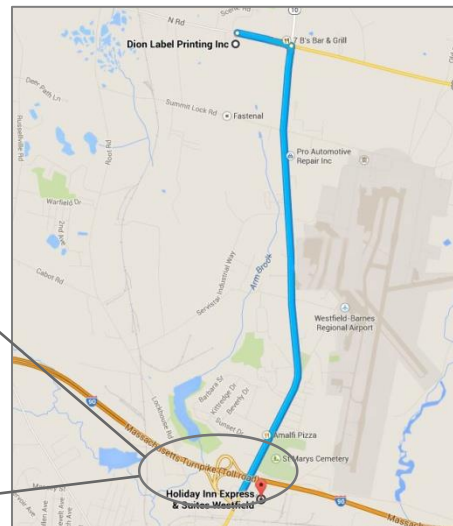

Hotel Recommendations

Holiday Inn Express Hotel & Suites Westfield
39 Southampton Road, Westfield, MA 01085
1-888-HOLIDAY
413-564-6900
www.hiexpress.com
Ask for Dion's Corporate Rate!

Homewood Suites by Hilton Holyoke-Springfield/North
375 Whitney Avenue, Holyoke, MA 01040
1-800-CALL-HOME
413-532-3100
www.homewoodsuites3.hilton.com