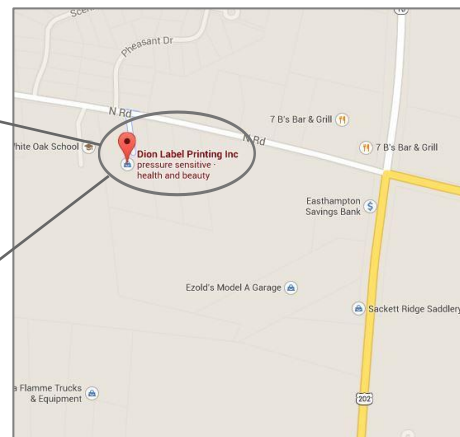

From the North

- Take Interstate-91 South
- Take exit 14 to Interstate-90 West (Mass Pike)
- Take Exit 3 toward RT-10/Westfield/ US 202/Northampton (1.4 miles)
- At set of lights after toll plaza, turn left onto US-202/MA-10/ Southampton Road (2.9 miles)
- At the second set of lights, turn left onto North Road (0.3 miles)
- Dion Label Printing is located on the left

From the South

- Take Interstate-91 North
- Take exit 14 to Interstate-90 West (Mass Pike)
- Take Exit 3 toward RT-10/Westfield/ US 202/Northampton (1.4 miles)
- At set of lights after toll plaza, turn left onto US-202/MA-10/ Southampton Road (2.9 miles)
- At the second set of lights, turn left onto North Road (0.3 miles)
- Dion Label Printing is located on the left

From the East

- Take Interstate-90 West (Mass Pike)
- Take Exit 3 toward RT-10/Westfield/ US 202/Northampton (1.4 miles)
- At set of lights after toll plaza, turn left onto US-202/MA-10/ Southampton Road (2.9 miles)
- At the second set of lights, turn left onto North Road (0.3 miles)
- Dion Label Printing is located on the left

From the West

- Take Interstate-90 East (Mass Pike)
- Take exit 3 toward RT-10/Westfield/US 202/Northampton (0.2 miles)
- At set of lights after toll plaza, turn left onto US-202/MA-10/Southampton Road (2.9 miles)
- At the second set of lights, turn left onto North Road (0.3 miles)
- Dion Label Printing is located on the left